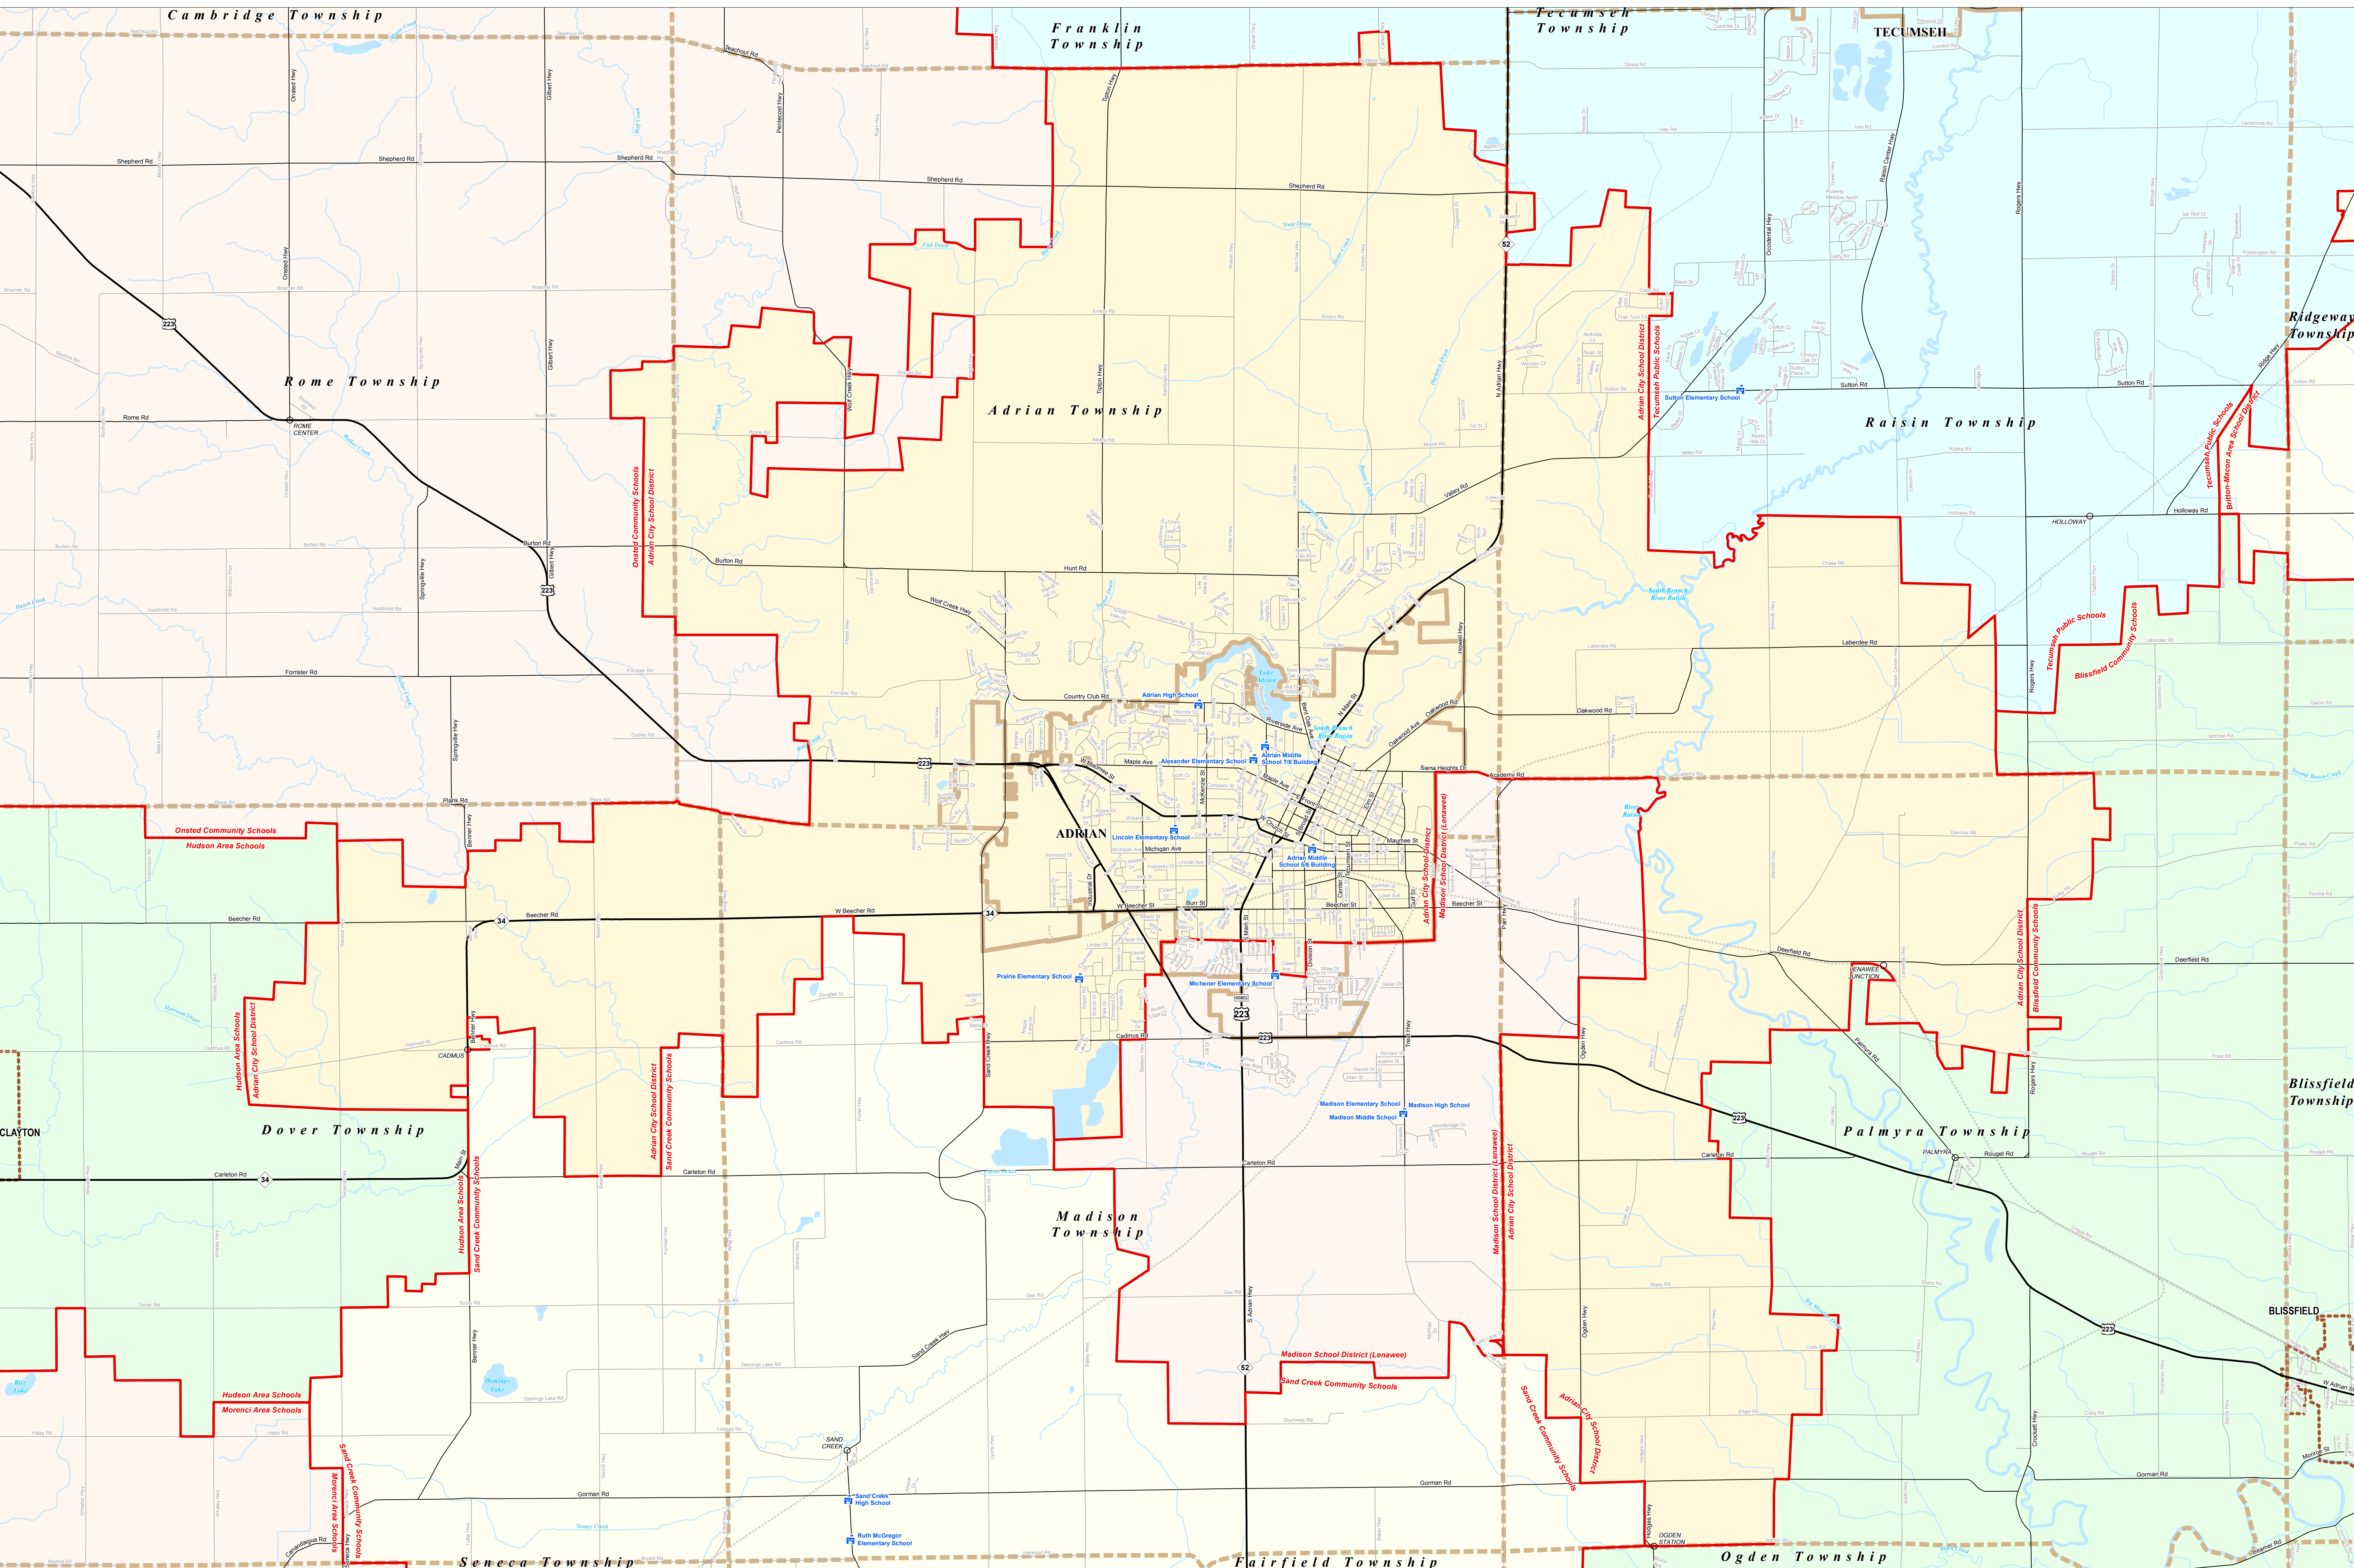

ADRIAN CITY SCHOOL DISTRICT

Lenawee ISD

0 0.25 0.5 Miles

All information presented in this publication is in the public domain and may be reproduced, reprinted, and redistributed as desired.

Legend	
School District	School
County	Water Feature
City	Freeway
Township	Highway
Village	Primary Road
Census Designated Place	Local Road
Railroad	River, Stream, or Drain